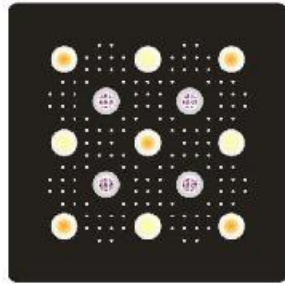

Short Description :

COB LED grow lights Cree Full spectrum 640W ARC900

(key words:cob led grow light , grow light cree,led cob grow light)

Model: ARC900

Actul Power: 640W±5%

Dimension: W690*L690*44mm

Core Features:

CREE CXA COB LED source, Full spectrum with UV IR , Remote 0-100% dimmable

ARC Series :

Basic Parameters

SPECIFICATION

Photo

Model No.	ARC600	ARC900
Power (W)	500W	640W
Dimension (mm)	W600*L600*44mm	W690*L690*44mm
Input voltage	AC100-277V	AC100-277V
Light source	CXA2530 +3030	CXA2530 ,3030
LED Q'ty	9+192	16+192
Wavelength	395-740nm	395-740nm
Dimming	hander dimmer +remote control	hander dimmer +remote control
PF Factor	>0.95	>0.95
PPF Efficiency	2.7umol/s/W	2.7umol/s/W
PPFD @18"=45cm	1609umol/s	2448umol/s
G.W (kg)	18 kg	23 kg
Packing Size (cm)	70x70x16cm (1pc/ctn)	80x80x10cm (1pc/ctn)
IP Grade	IP56	IP56
Warranty	3 years	3 years