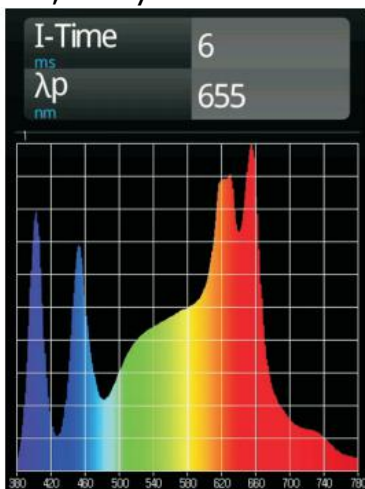

2, **ARC series water-resistant COB LED grow light series is one-stop led grow light solution for commercial cannabis growth from seeding, Vegetative , Flowers:** Performs extremely on flowering period . Veg/Bloom 2 separate Switches of Vegetative and Flower Modes apply to different growth meanwhile saving electricity cost ,besides switches ,also there is touch Remote control ,touch to adjust your favorite light brightness and spectrum for your plants , set your own favorite grow mode by 1 second on the remote bar .