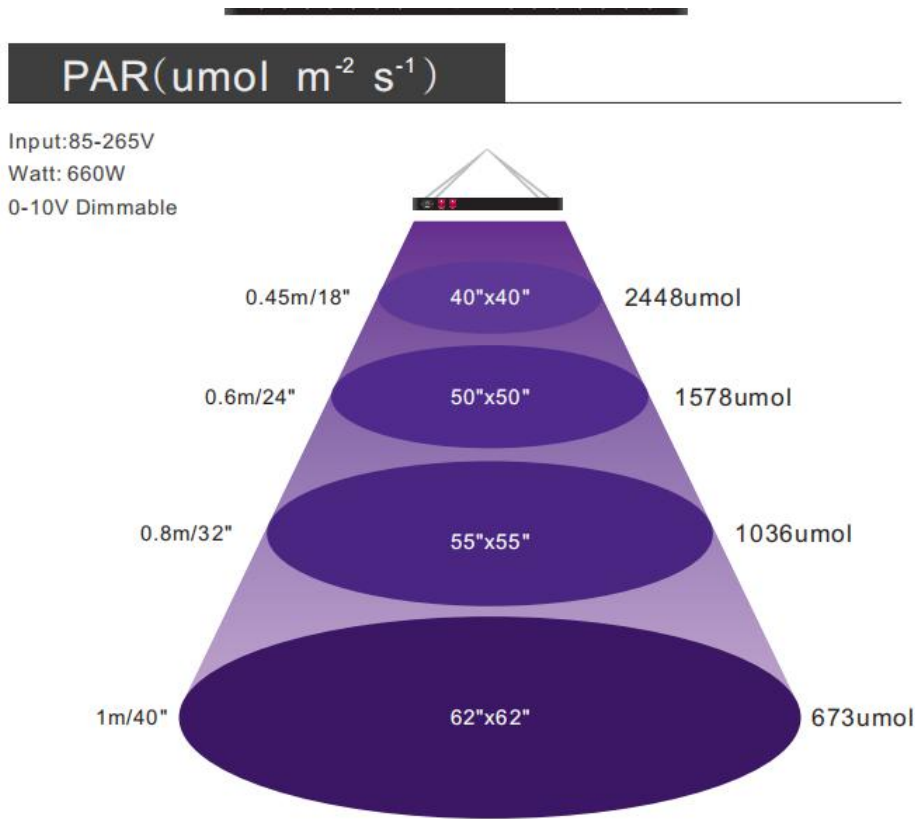

Precision 90 Degree optical lens used ,provide wide coverage meanwhile improve the PPF which is most important for plants grow .

ARC900: