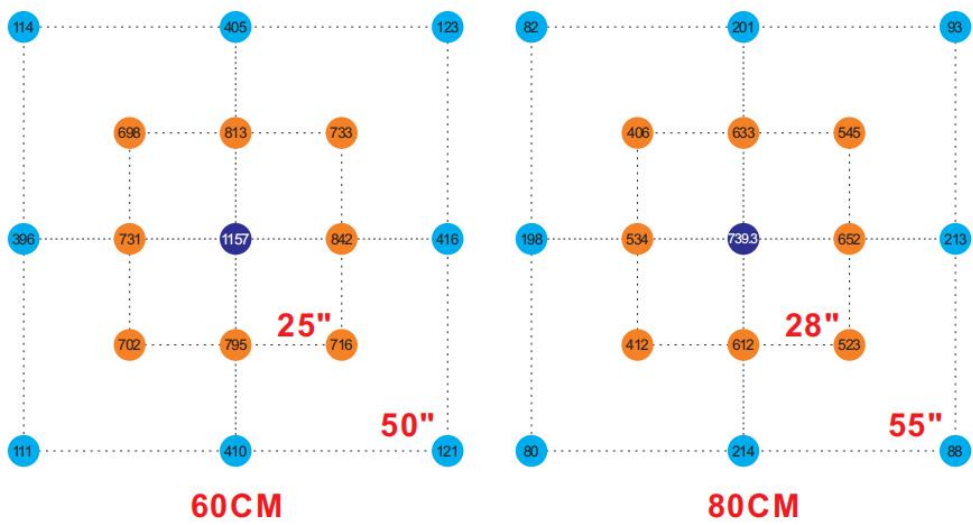

Precision 90 Degree optical lens used ,provide wide coverage meanwhile improve the PPF which is most important for plants grow .

ARC900: