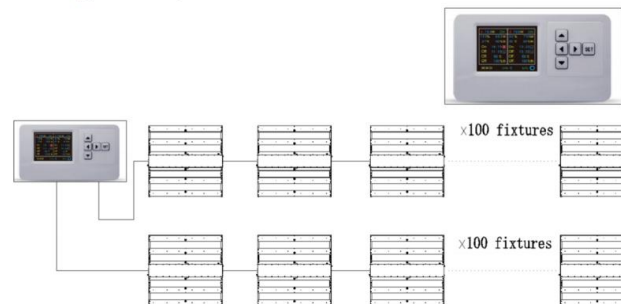

Short Description :

Led grow light 1000W Folded for plant grow (key words:led grow light 1000w , grow light 1000w,plant grow light)

Model: CGL-106-1000W

Actul Power: 1000W±5%

Dimension: 1100*1100*70mm

PPF:2300 umol

Features: Folded , 0-10V dimmable ,1000W

Knob controller
dimming **0-100%**

*Foldable up to **180 degrees** maximum both
sides are **90 degrees** vertically.*

Basic Parameters:

Model No.	CGL106-600W	CGL106-800W	CGL106-1000W
Power (W)	600W±5%	800W±5%	1000W±5%
Dimension (mm)	1100*1100*70mm	1100*1100*70mm	1100*1100*70mm
Input voltage	AC 100 ~ 277V	AC 100 ~ 277V	AC 100 ~ 277V
Light source	Epistar/SanAn/LEDstar	Epistar/SanAn/LEDstar	Epistar/SanAn/LEDstar
Ratio	4000K: 2142pcs 660nm:72pcs IR: 12PCS	h4000K: 2856pcs 660nm:96pcs IR: 16PCS	4000K: 3570pcs 660nm:120pcs IR: 20PCS
Dimming	hand knob +0-10V with RJ port	hand knob +0-10V with RJ port	hand knob +0-10V with RJ port
PF Factor	>0.95	>0.95	>0.95
Output PPF	1600umol/s	2000 umol/s	2300 umol/s
PPF Efficiency	2.7umol/s/W	2.6umol/s/W	2.3umol/s/W
N.W (kg)	13.5 kg	14.5 kg	15.5kg
G.W (kg)	15 kg	17 kg	19kg
Carton Size (cm)	118*28*25cm	118*28*25cm	118*28*25cm
IP Grade	IP65	IP65	IP65
Warranty	5 years	5 years	5 years

3. Hand knob dimmer on lamp plus 0-10v Dimming from birghtness 0-100%,with RJ port and control system, can contal 100 pcs by one controller,:Adopt UL Listed Constant currency driver supply with dimming function , plus LED screen show the main parameters when working : voltage , power , temperature ect , stable and easy on operation even in large farm. You can also use hand dimmer to adjust for some individual light once you need .

Diagram of Intelligent Module:

Applications:

- Greenhouse Lighting, Indoor Farm Lighting, Grow Room Lighting, Horticulture Lighting, Grow Tent Lighting
- Medical plants, Vegetable, Flowers, Crops, Fruits, Herbs, Leafy greens, pot culture,
- Clone, seedlings,, vegetative stage, blooming, harvest