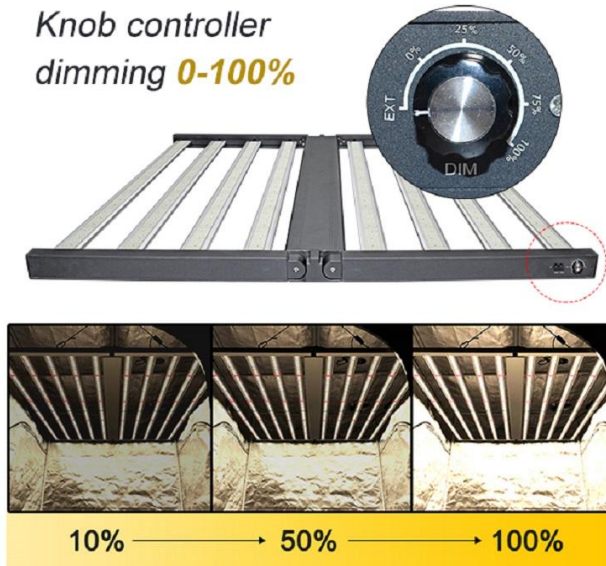

Short Description :

Led grow light 1000W Folded for plant grow (key words:led grow light 1000w , grow light 1000w,plant grow light)

Model: CGL-106-1000W

Actul Power: 1000W±5%

Dimension: 1100*1100*70mm

PPF:2300 umol

Features: Folded , 0-10V dimmable ,1000W

Knob controller
dimming **0-100%**

*Foldable up to **180 degrees** maximum both
sides are **90 degrees** vertically.*

Basic Parameters:

Model No.	CGL106-600W	CGL106-800W	CGL106-1000W
Power (W)	600W±5%	800W±5%	1000W±5%
Dimension (mm)	1100*1100*70mm	1100*1100*70mm	1100*1100*70mm
Input voltage	AC 100 ~ 277V	AC 100 ~ 277V	AC 100 ~ 277V
Light source	Epistar/SanAn/LEDstar	Epistar/SanAn/LEDstar	Epistar/SanAn/LEDstar
Ratio	4000K: 2142pcs 660nm:72pcs IR: 12PCS	h4000K: 2856pcs 660nm:96pcs IR: 16PCS	4000K: 3570pcs 660nm:120pcs IR: 20PCS
Dimming	hand knob +0-10V with RJ port	hand knob +0-10V with RJ port	hand knob +0-10V with RJ port
PF Factor	>0.95	>0.95	>0.95
Output PPF	1600umol/s	2000 umol/s	2300 umol/s
PPF Efficiency	2.7umol/s/W	2.6umol/s/W	2.3umol/s/W
N.W (kg)	13.5 kg	14.5 kg	15.5kg
G.W (kg)	15 kg	17 kg	19kg
Carton Size (cm)	118*28*25cm	118*28*25cm	118*28*25cm
IP Grade	IP65	IP65	IP65
Warranty	5 years	5 years	5 years

Features&Details:

1. High efficiency ,growers proved high yield.

2. Foldable & easy to assembly:

The foldable design for led grow light saved much volume when packing and shipping , and tool-free for installation , only unfold it and lock it then hang it ,, save your valueable time and labor cost .