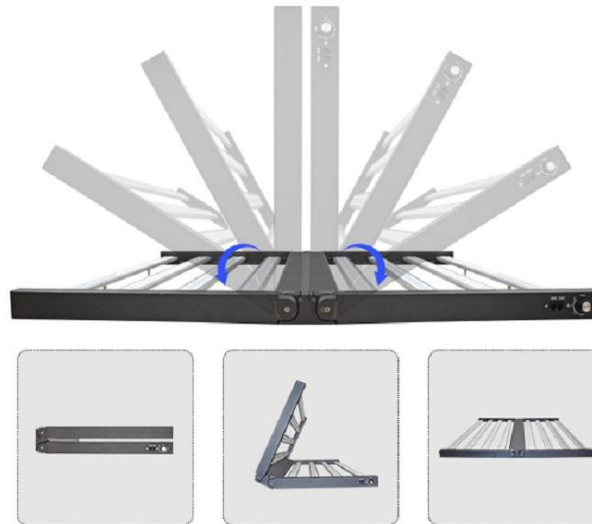

Short Description :

Led grow light 1000W Folded for plant grow (key words:led grow light 1000w , grow light 1000w,plant grow light)

Model: CGL-106-1000W

Actul Power: 1000W±5%

Dimension: 1100*1100*70mm

PPF:2300 umol

Features: Folded , 0-10V dimmable ,1000W

Knob controller
dimming **0-100%**

*Foldable up to **180 degrees** maximum both
sides are **90 degrees** vertically.*

Basic Parameters:

Model No.	CGL106-600W	CGL106-800W	CGL106-1000W
Power (W)	600W±5%	800W±5%	1000W±5%
Dimension (mm)	1100*1100*70mm	1100*1100*70mm	1100*1100*70mm
Input voltage	AC 100 ~ 277V	AC 100 ~ 277V	AC 100 ~ 277V
Light source	Epistar/SanAn/LEDstar	Epistar/SanAn/LEDstar	Epistar/SanAn/LEDstar
Ratio	4000K: 2142pcs 660nm:72pcs IR: 12PCS	h4000K: 2856pcs 660nm:96pcs IR: 16PCS	4000K: 3570pcs 660nm:120pcs IR: 20PCS
Dimming	hand knob +0-10V with RJ port	hand knob +0-10V with RJ port	hand knob +0-10V with RJ port
PF Factor	>0.95	>0.95	>0.95
Output PPF	1600umol/s	2000 umol/s	2300 umol/s
PPF Efficiency	2.7umol/s/W	2.6umol/s/W	2.3umol/s/W
N.W (kg)	13.5 kg	14.5 kg	15.5kg
G.W (kg)	15 kg	17 kg	19kg
Carton Size (cm)	118*28*25cm	118*28*25cm	118*28*25cm
IP Grade	IP65	IP65	IP65
Warranty	5 years	5 years	5 years

Features&Details:

1. High efficiency ,growers proved high yield.

2. Foldable & easy to assembly:

The foldable design for led grow light saved much volume when packing and shipping , and tool-free for installation , only unfold it and lock it then hang it ,, save your valueable time and labor cost .